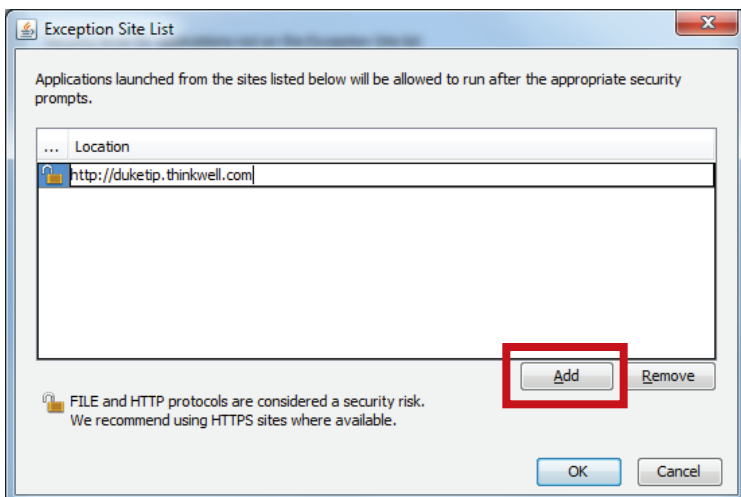

1. Search for 'Java' in your Start menu. Click on "Configure Java" to open the Java Control Panel.

2. Under the 'Security' Tab, click "Edit Site List."

3. Click "Add" and type in: <http://duketip.thinkwell.com>. Click "OK".