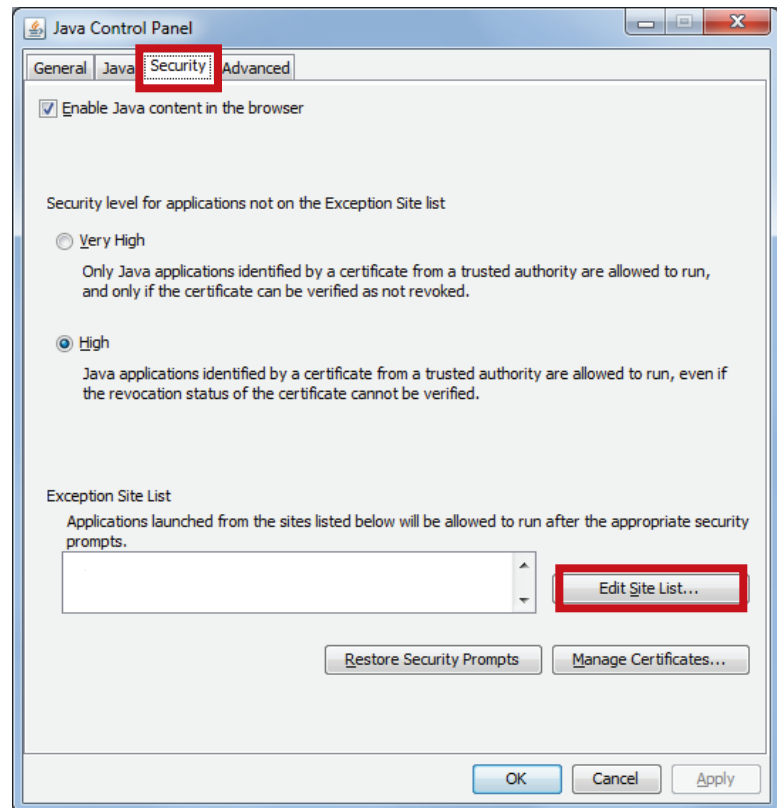

1. Search for 'Java' in your Start menu. Click on "Configure Java" to open the Java Control Panel.

2. Under the 'Security' Tab, click "Edit Site List."

3. Click "Add" and type in: <http://duketip.thinkwell.com>. Click "OK".